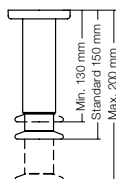

Fussvarianten / Variantes de pieds / Feet variants

Höhenverstellbarer Metallfuss
Pied ajustable métallique
Adjustable metal base