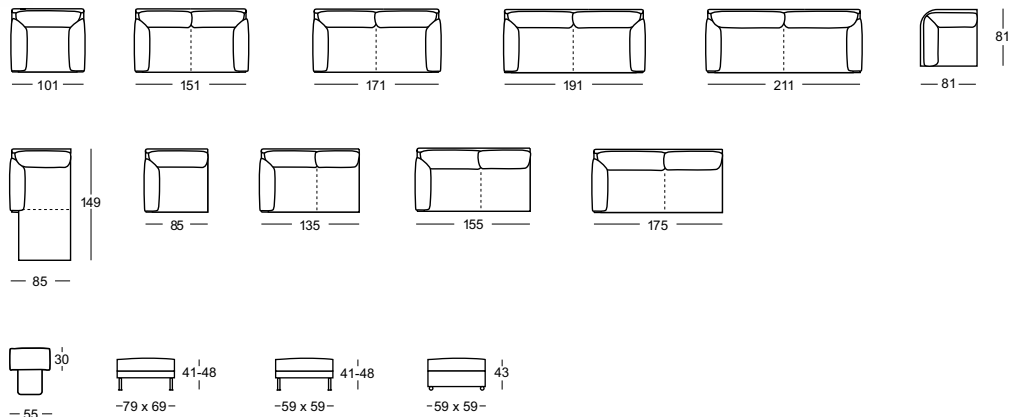

2041 CAMPUS

Fussvarianten / Variantes de pieds / Feet variants

Höhenverstellbarer Metallfuss
Pied ajustable métallique
Adjustable metal base

Holzfuß für Sitzhöhe 43 oder 45 cm
Pied en bois pour hauteur d'assise 43 ou 45 cm
Wooden base for seat height 43 or 45 cm

Mehr Inspiration zu CAMPUS finden Sie hier: [intertime.ch](https://www.intertime.ch)
Pour d'autres inspirations mettant en vedette CAMPUS, visitez [intertime.ch](https://www.intertime.ch)
For more inspiring ideas with CAMPUS visit: [intertime.ch](https://www.intertime.ch)

WEIBELWEIBEL AG
Brühlstrasse 21
5304 Eendingen
Schweiz

T +41 56 265 88 88
info@weibelweibel.ch
[intertime.ch](https://www.intertime.ch)

Intertime
Switzerland