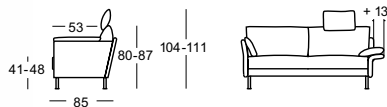

- Folding armrests
- Adjustable metal base, seat height 41 to 48 cm in brushed chrome and polished chrome
- Wooden base, seat height 43 or 45 cm stained in line with our list of wood colours
- The feet are also available in other colours as special model
- Headrest

Design:

Intertime Designteam

2041 CAMPUS

Fauteuil, 2er-Sofa breit und 3er-Sofa, Alcantara, Füße chrom gebürstet

2er-Sofa breit, Leder Rancho schwarz, Füße chrom gebürstet

2041 CAMPUS

Fussvarianten / Variantes de pieds / Feet variants