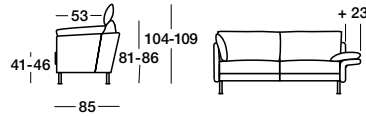

9990 CIELO

Fussvarianten / Variantes de pieds / Feet variants

Höhenverstellbarer Metallfuss
Pied ajustable métallique
Adjustable metal base

Holzfuß (15 oder 17 cm hoch)
Pied en bois (15 ou 17 cm haut)
Wooden base (15 or 17 cm high)

Mehr Inspiration zu CIELO finden Sie hier: [intertime.ch](https://www.intertime.ch)
Pour d'autres inspirations mettant en vedette CIELO, visitez [intertime.ch](https://www.intertime.ch)
For more inspiring ideas with CIELO visit: [intertime.ch](https://www.intertime.ch)