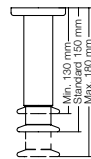

Fussvarianten / Variantes de pieds / Feet variants

Höhenverstellbarer Metallfuss
Pied ajustable métallique
Adjustable metal base