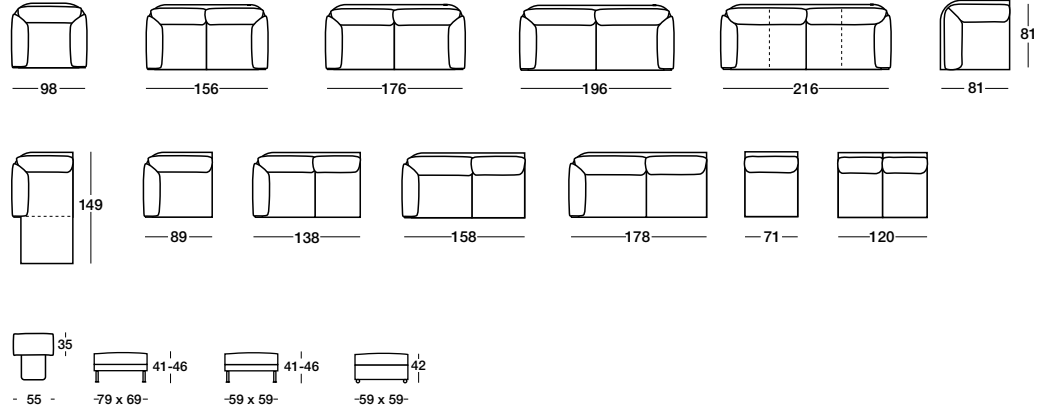

9990 CIELO

Fussvarianten / Variantes de pieds / Feet variants

Höhenverstellbarer Metallfuss
Pied ajustable métallique
Adjustable metal base

Holzfuß (15 oder 17 cm hoch)
Pied en bois (15 ou 17 cm haut)
Wooden base (15 or 17 cm high)

Mehr Inspiration zu CIELO finden Sie hier: [intertime.ch](https://www.intertime.ch)
Pour d'autres inspirations mettant en vedette CIELO, visitez [intertime.ch](https://www.intertime.ch)
For more inspiring ideas with CIELO visit: [intertime.ch](https://www.intertime.ch)