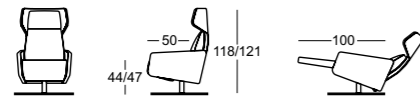

- Slim silhouette
- Release lever in polished chrome
- Angle and height of neck cushion can be adjusted
- Individually adjustable back and leg support
- Available as an electric (cordless with battery) or manual model
- Electric with heart-balance position
- Visible manual button in aluminium look or anthracite aluminium look (electric)
- Can be rotated 360°
- Star base in polished chrome, smoked chrome, brushed chrome or bronze
- Plate base in brushed chrome (optional)
- The feet are also available in other colours as special model
- Seat height 44 or 47 cm
- Seat height 45 or 48 cm (with lift assist)

Design:
Martin Birrer/Benny Mosimann

Ohrensessel manuell, elektrisch
Fauteuil à oreilles relax (commande manuelle ou électrique)
Wing chair manual or electric

Herz-Waage-Position, elektrisch
Posture de balance cardiaque, électrique
Heart-balance position, electric