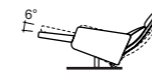

Herz-Waage-Position, elektrisch
Posture de balance cardiaque, électrique
Heart-balance position, electric