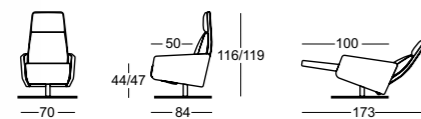

Hochlehner manuell, elektrisch
Fauteuil bergère (commande manuelle ou électrique)
High Back manual or electric

Hochlehner medium manuell, elektrisch
Fauteuil bergère medium (commande manuelle ou électrique)
High Back medium manual or electric