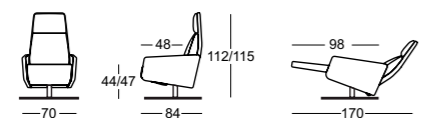

Medium: Rücken - 4 cm/Dossier - 4 cm/Back - 4 cm

Design:
Martin Birrer/Benny Mosimann

Aufstehhilfe (optional), elektrisch
Aide au relevage (en option), électrique
Lift assist (optional), electric