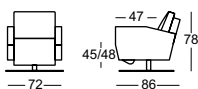

Fauteuil drehbar
Fauteuil pivotante
Swiveling armchair