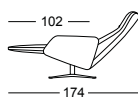

manuell
manuelle
manual