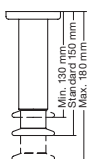

Höhenverstellbarer Metallfuss
Pied ajustable métallique
Adjustable metal base