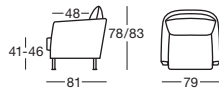

2043/2045/2047/2049 MOVIE

04/2019

Intertime Designteam

2043 Nahtführung passend zu Modell 1191 Liv
2043 Piqûres convenant au modèle 1191 Liv
2043 Stitching matching 1191 Liv model