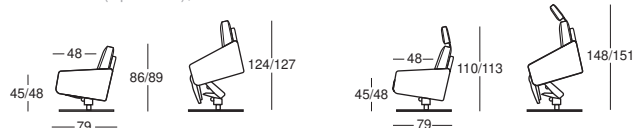

- Slim silhouette
- Compact armchair with leg support and back adjustment
- Release lever in polished chrome
- Individually adjustable back and leg support
- Available as an electric (cordless with battery) or manual model
- Electric with heart-balance position
- Electric with optional lift assist
- Visible manual button in aluminium look or anthracite aluminium look (electric)
- Can be rotated 360°
- Fold-out and height-adjustable neck cushion, which can be stored in the back cushion
- Star base in polished chrome, smoked chrome, brushed chrome or bronze
- The feet are also available in other colours as special model
- Seat height 44 or 47 cm
- Seat height 45 or 48 cm (with lift assist)

Aufstehhilfe (optional), elektrisch
 Aide au relevage (en option), électrique
 Lift assist (optional), electric

Fauteuil mit Relaxfunktion large manuell, elektrisch
 Fauteuil avec fonction détente large (commande manuelle ou électrique)
 Armchair with manual or electric relax feature large

Large: Rücken +6 cm/Dossier +6 cm/Back +6 cm

Aufstehhilfe (optional), elektrisch
 Aide au relevage (en option), électrique
 Lift assist (optional), electric

Large: Rücken +6 cm/Dossier +6 cm/Back +6 cm

Herz-Waage-Position, elektrisch
 Posture de balance cardiaque, électrique
 Heart-balance position, electric