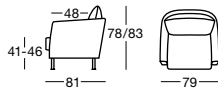

Modèle 2043:

- Pieds ajustables métalliques pour des hauteurs d'assise de 42 à 46 cm en chrome brillant ou chrome brossé
- Pieds dans d'autres couleurs disponibles en version spéciale

Modèles 2045 à 2049:

Model 2043:

- Adjustable metal base, seat height 42 to 46 cm in polished chrome or brushed chrome
- The feet are also available in other colours as special model

Models 2045 to 2049:

- Adjustable metal base, seat height 41 to 46 cm in brushed chrome or polished chrome
- Wooden base, seat height 43 or 45 cm stained in line with our list of wood colours
- The feet are also available in other colours as special model