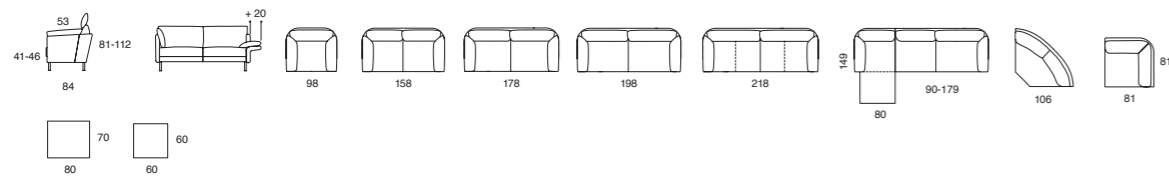

Für individuelle Sitzbedürfnisse

Die Armlehne lässt sich von vertikal bis horizontal flexibel variieren und ermöglicht damit auch auf einem kleinen Sofa entspanntes Liegen. Mit höhenverstellbaren Füßen in Metall oder mit Holzfüßen in zwei Höhen wird das Sofa individuellen Sitzbedürfnissen gerecht.

A chacun son confort

L'accoudoir s'incline de la verticale jusqu'à l'horizontale pour que l'on puisse s'allonger confortablement sur ce canapé compact. Avec ses pieds en métal ajustables en hauteur et ses pieds en bois proposés dans deux dimensions différentes, ce canapé se plie aux exigences individuelles pour une hauteur d'assise optimale.

Adapts to individual needs

The armrest can be angled from vertical to horizontal, making even a small sofa comfortable to recline on. With height-adjustable metal legs, or wood legs in two fixed heights, the sofa meets individual seating needs.