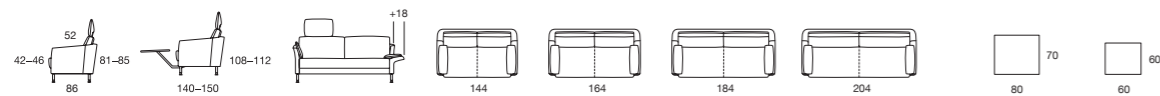

2470

NIMBUS

Design: Intertime Designteam

2470 NIMBUS
2er-Element Rancho crème,
Füsse chrom gebürstet

Hoher Liegekomfort inbegriffen

Dieses leichte, filigrane Sofa bietet mit seiner vertikal bis horizontal variierbaren Armlehne hohen Liegekomfort. Mit einem Handgriff wird der Kopfstützenbügel hinter dem Rückenissen hochgeklappt und das Armteilkissen aufgesteckt. Das Modell Nimbus ist in vier Grössen erhältlich und mit ausziehbarer Fussstütze sowie höhenverstellbaren Füßen in Metall oder mit Holzfüßen ausgerüstet.

Grand confort assis ou allongé

Avec ses accoudoirs inclinables de la verticale jusqu'à l'horizontale, ce canapé au design dépouillé procure un excellent confort en position allongée. En un clin d'œil, l'appuie-tête logé derrière le dossier, ainsi que l'accoudoir, sont déployés. Le modèle Nimbus est proposé dans quatre dimensions différentes, avec repose-pieds escamotables et pieds en métal réglables en hauteur ou pieds en bois.

Very comfortable to lie on

This light, intricate sofa, with arms that can be angled from horizontal to vertical, offers great reclining comfort. A simple hand grip is enough to raise the head rest holder behind the back pillow and attach the arm pillow. Nimbus is available in four sizes and equipped with a pull-out footrest and height-adjustable legs in metal or wood legs.