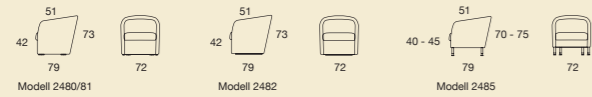

2480

PIVO

Design: Intertime Designteam

2485 PIVO
Sessel Rancho elfenbein, Füße chrom gebürstet