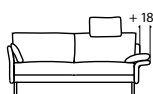

Höhenverstellbarer Chromfuss
Pieds ajustable en chromé
Legs adjustable in chrome