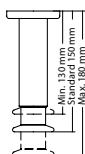

Höhenverstellbarer Chromfuss
Pieds ajustable en chromé
Legs adjustable in chrome