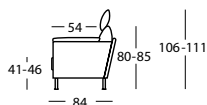

Höhenverstellbarer Chromfuss
Pieds ajustable en chromé
Legs adjustable in chrome

Fauteuil
Fauteuil
Arm chair