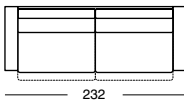

4er-Sofa
Canapé 4 places
Four-seater sofa