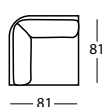

Fauteuil
Fauteuil
Arm chair

1er-Element ATL/ATR
Élément 1 place AG/AD
Single element LAR/RAR

2er-Sofa
Canapé 2 places
Two-seater sofa

2er Element ATL/ATR
Élément 2 places AG/AD
Twin element LAR/RAR

2er-Sofa breit
Canapé 2 places large
Two-seater sofa wide

2er Element breit ATL/ATR
Élément 2 places large AG/AD
Twin element wide LAR/RAR

3er-Sofa
Canapé 3 places
Three-seater sofa

3er Element ATL/ATR
Élément 3 places AG/AD
Triple element LAR/RAR

4er-Sofa
Canapé 4 places
Four-seater sofa

Rundecke
Angle rond
Round angle unit

Liege ATL/ATR
Canapé AG/AD
Couch LAR/RAR

Winkelecke
Élément d'angle
Angle unit