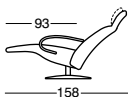

2737 TANGO

Nackenpolster
Coussin cervical
Neck bolster

Hochlehner relax
Fauteuil bergère relax
High-backed chair for relaxing

Option: sichtbarer Handtaster, Alu-Optik
En option: Appareil de commande mobile, finition alu
Optional: Visible manual button, aluminium-look