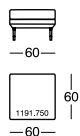

1191 LIV

2er Sofa
Canapé 2 places
Two-seater sofa

2er Element ATL/ATR
Elément 2 places AG/AD
Twin element LAR/RAR

2er Sofa breit
Canapé 2 places large
Two-seater sofa wide

2er Element breit ATL/ATR
Elément 2 places large AG/AD
Twin element wide LAR/RAR

3er Sofa
Canapé 3 places
Three-seater sofa

3er Element ATL/ATR
Elément 3 places AG/AD
Triple element LAR/RAR

4er Sofa
Canapé 4 places
Four-seater sofa

4er Element ATL/ATR
Elément 4 places AG/AD
Quadruple element LAR/RAR

3er Liege links/rechts
canapé 3 places gauche/droite
Couch three-seater left/right

Hocker
Pouf
Stool

4er Liege links/rechts
canapé 4 places gauche/droite
Couch four-seater left/right

Kopfstütze
Appuie-tête
Head support